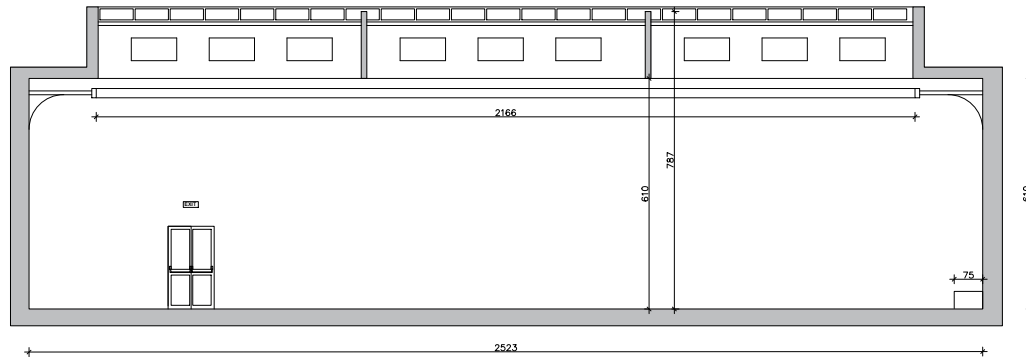

EXISTING FLOOR PLAN

EXISTING SECTION A-A

EXISTING SECTION B-B

KAI Architecture Interiors Design
 Cvjićeva 28/4, 11000 Beograd
 T: +381 637694593;
 E: kai.arhi.dizajn@gmail.com;

CLIENT: MINISTRY OF CULTURE AND INFORMATION