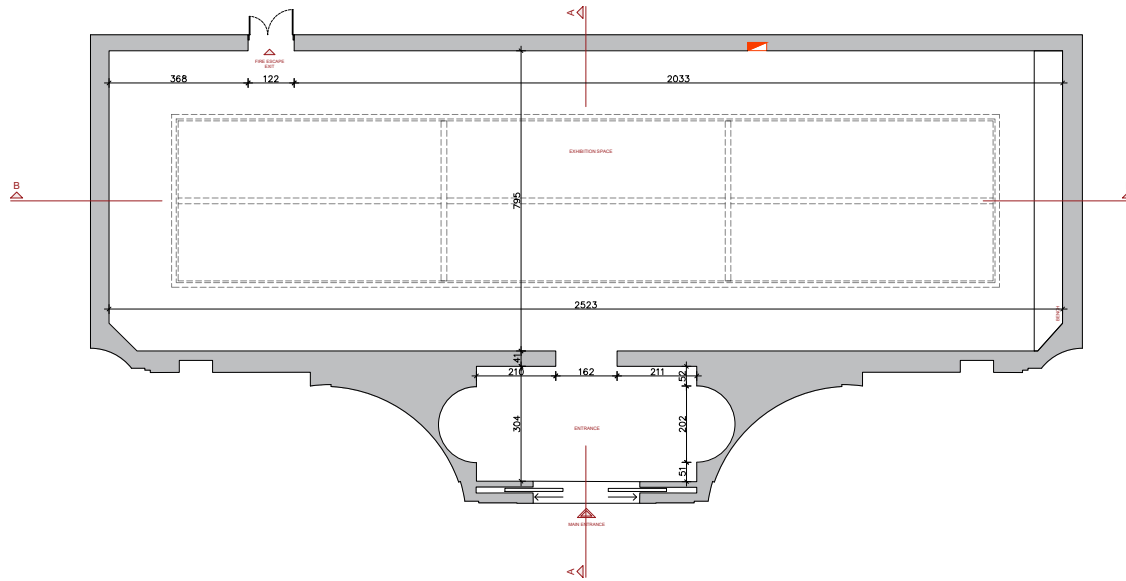

EXISTING FLOOR PLAN

EXISTING SECTION A-A

EXISTING SECTION B-B

KAI Architecture Interiors Design
 Cvjićeva 28/4, 11000 Beograd
 T: +381 637694593;
 E: kai.arhi.dizajn@gmail.com;

CLIENT: MINISTRY OF CULTURE AND INFORMATION

LOCATION: GIARDINI DELLA BIENNALE, VENICE

PROJECT TYPE: DEFINITIVE PROJECT

NAME OF THE PROJECT: PAVILION OF THE REPUBLIC OF SERBIA 59TH INTERNATIONAL ART EXHIBITION

SHEET: EXISTING FLOOR PLAN, SECTION A-A, SECTION B-B

SIZE: 1:100

DATE: 10.01.2022.

SHEET NUMBER: 01

SIGNATURE:

SEAL: